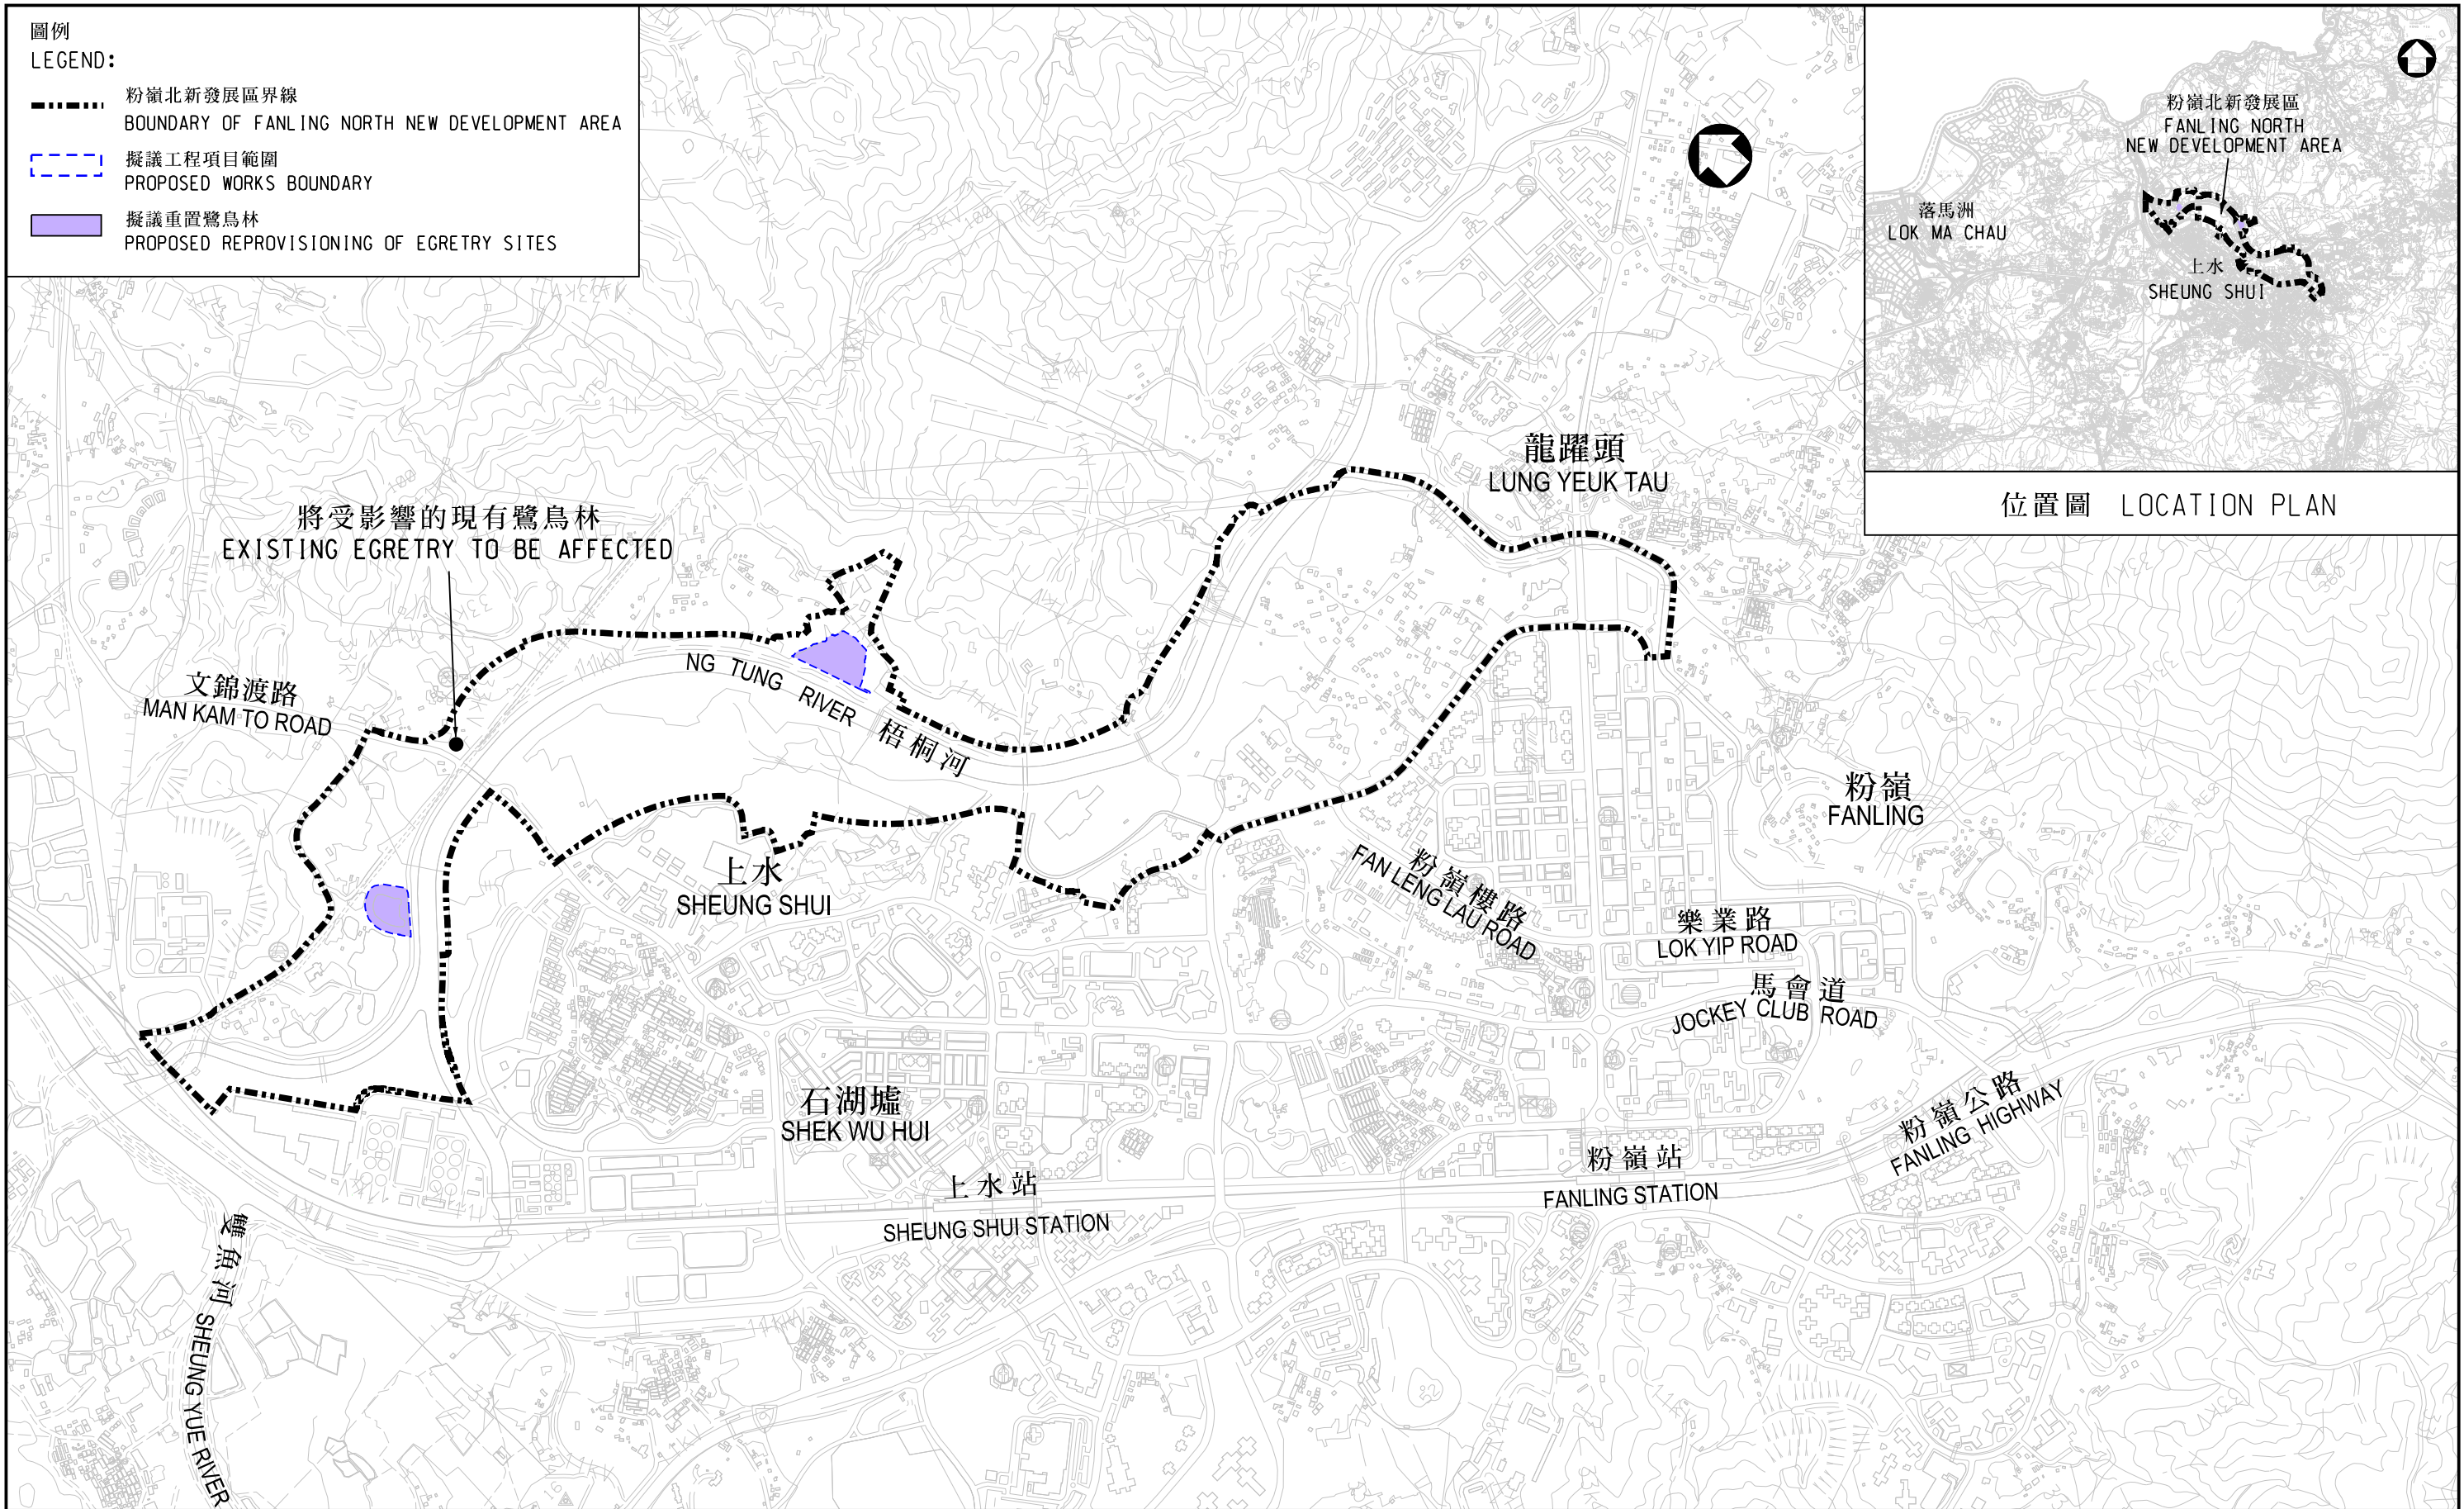

圖例  
LEGEND:

-  粉嶺北新發展區界線  
BOUNDARY OF FANLING NORTH NEW DEVELOPMENT AREA
-  擬議工程項目範圍  
PROPOSED WORKS BOUNDARY
-  擬議重置鷺鳥林  
PROPOSED REPROVISIONING OF EGRETRY SITES

工務計劃項目第759CL號  
古洞北新發展區及粉嶺北新發展區第一期地盤平整和基礎設施工程-平面圖 (粉嶺北新發展區)  
PWP ITEM NO. 759CL  
FIRST STAGE OF SITE FORMATION AND INFRASTRUCTURE AT KWU TUNG NORTH NEW DEVELOPMENT AREA AND FANLING NORTH NEW DEVELOPMENT AREA-  
LAYOUT PLAN (FANLING NORTH NEW DEVELOPMENT AREA)